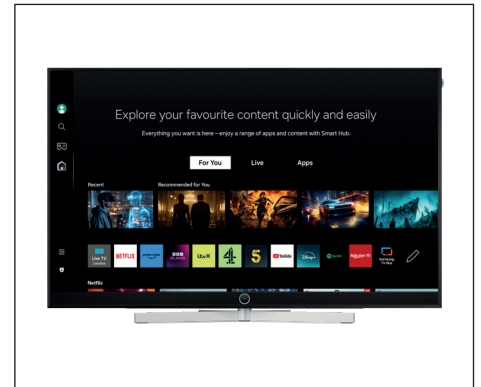

Tizen OS

The premium Tizen OS version 8 is a most convenient and fast smart operating system. The app store offers an extra-large selection of smart apps and a rich variety of video-on-demand services, including e.g. Netflix, YouTube, Disney+ and more.

The system is also compatible with advanced networking features: The support of broad-used dlna, Miracast and others allow comfortable content sharing and control via the home network.

Flexible connectivity with HDMI 2.1 including Ultra HD @ 144 Hz VRR ensures full support of latest game consoles on all four HDMI inputs.