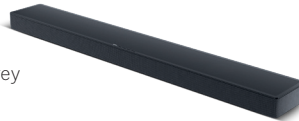

Loewe klang bar5 mr

5.1.2 Dolby Atmos soundbar with wireless subwoofer and 800 watts total music power

basalt grey